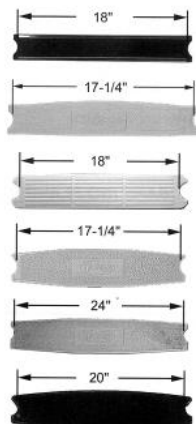

Diving Boards – Sale Price

10' **\$1,228.50**
12' **\$1,686.00**
14' **\$2,818.88**
16' **\$3,017.63**

Aluminum Diving Boards Available
Call for Pricing

Commercial Ladders- Sale Price

24" 3 Tread Ladder w/S.S. Treads - **\$343.50**

24" 4 Tread Ladder w/ S.S. Treads - **\$389.63**

Ladder Bumpers and Escutcheons

Round S.S. Escutcheons **\$14.81**

Male Rubber Ladder Bumper **\$3.94**

Expand-n-Loc Male Ladder Bumper **\$6.56**

Expand-N-Loc

NOTE: Ladder tread dimensions are shown as the shortest distance Between bolt holes.

Ladder Bolts – Sale Price/ Each

Ladder Bolt 3/8" X 2 1/2" **\$3.75**

Ladder Bolt 3/8" X 3 1/4" **\$3.75**

Ladder Bolt 5/16" X 2 1/2" **\$5.81**