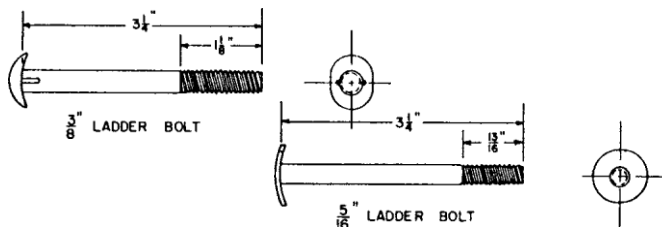

NOTE: Ladder tread dimensions are shown as the shortest distance Between bolt holes.

Ladder Bolts – Sale Price/ Each

Ladder Bolt 3/8" X 2 1/2" **\$3.75**

Ladder Bolt 3/8" X 3 1/4" **\$3.75**

Ladder Bolt 5/16" X 2 1/2" **\$5.81**